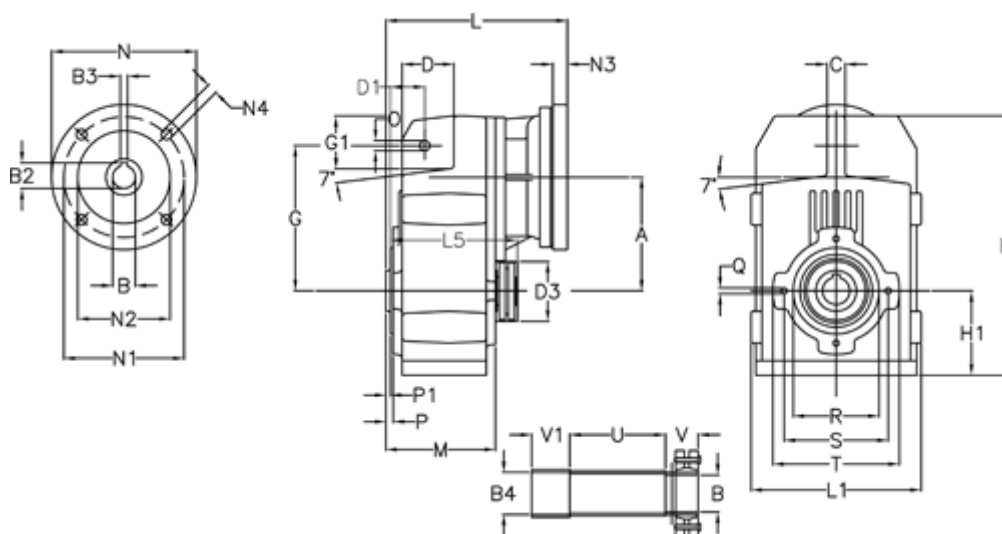

Article number: 29560211305225
 Description: Shaft mounted gear
 A253S-113-P71B5

Measures

A = 128.75	D1 = 43.5	I5 = 197.5	P1 = 3.5	V1 = 40
B = 31	d3 = 83	M = 135.5	Q = M10x14	
B1 = 14	G = 162	N = 160	R = 110	
B2 = 16.3	G1 = 58.0	N1 = 130	S = 130	
B3 = 5	H = 290.5	N2 = 110	T = 150	
B4 = 32	H1 = 93.5	N4 = M8x16	Tightening torque N m = 14.5	
C = 20	L = 213.0	O = 13	U = 96.0	
D = 57.0	L1 = 188	P = 6.0	V = 38	